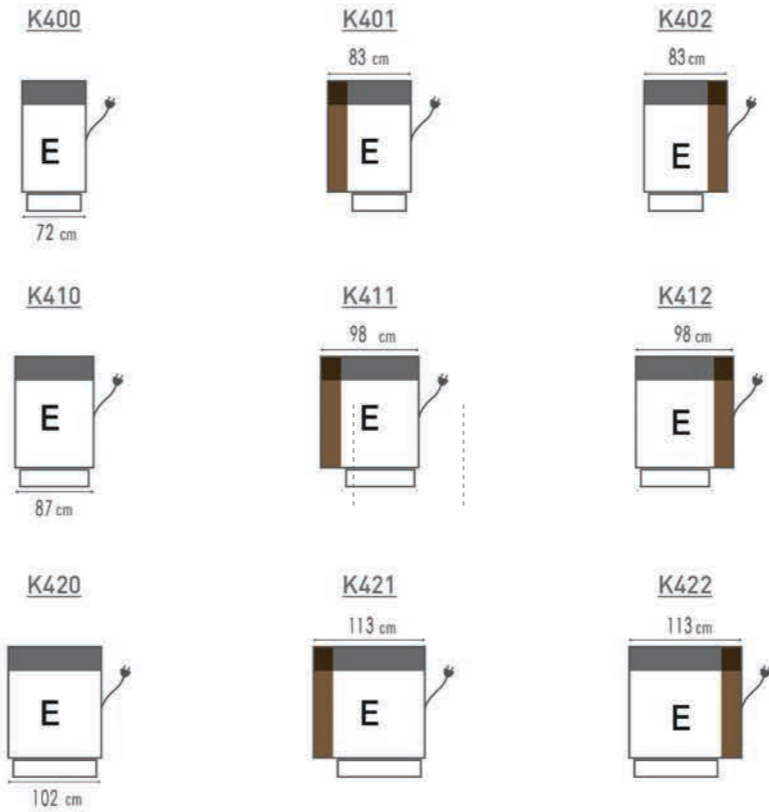

K902

K001

K421 G3.081 STEEL
K422 G3.081 STEEL
K111 G3.081 STEEL
K112 G3.081 STEEL

CLUB MANOIR G6.012 CREME

PUERTO

K411 G4.020 COPPER
K110 G4.020 COPPER
K412 G4.020 COPPER

PUKSER

K421 G3.061 MOCCA
K120 G3.061 MOCCA
K702 G3.061 MOCCA