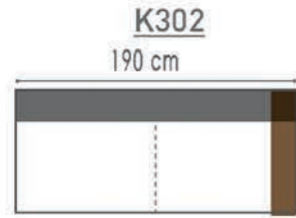

157 cm

K812

157 cm

K721 G3.086 BLUEGREY
K202 G3.086 BLUEGREY

CANOSA

K301 G4.040 LIVER
K702 G4.040 LIVER

CANOSA

K301 G3.061 ASHGREY
K612 G3.061 ASHGREY