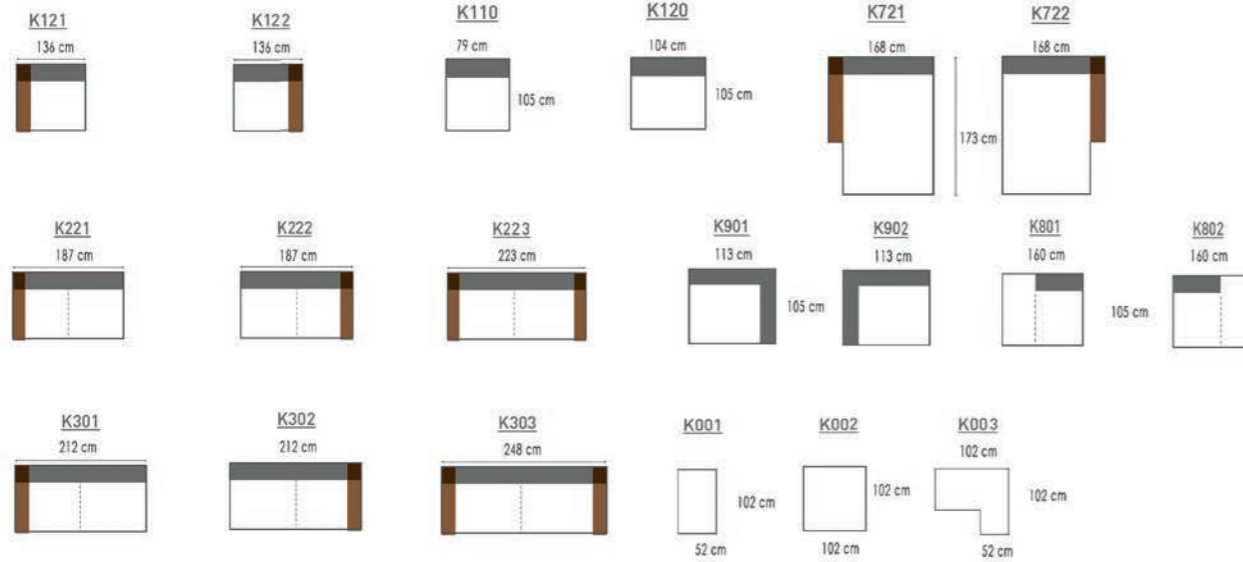

VOGAR

HOLAR