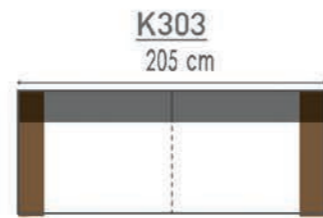

157 cm

K812

157 cm

K721 G3.086 BLUEGREY
K202 G3.086 BLUEGREY

CANOSA

K301 G4.040 LIVER
K702 G4.040 LIVER

CANOSA

K301 G3.061 ASHGREY
K612 G3.061 ASHGREY