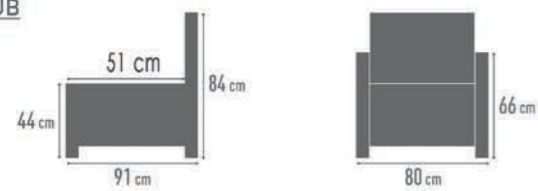

CLUB

K111 G6.010 BRANDY
K110 G6.010 BRANDY
K112 G6.010 BRANDY

3xDECO 500 G2.020 ARGIL
CLUB G2.020 ARGIL

VISO

afmetingen / dimensions p.138

K311	G2.020 FOREST	2xDECO 500	G4.010 OLIVE	VISO CLUB	G4.010 OLIVE
K901	G2.020 FOREST	1xDECO 500	G2.020 MUD		
K001	G2.020 FOREST				