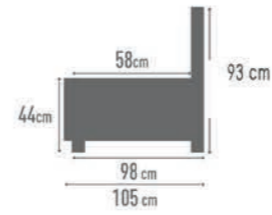

CLUB

K111 G6.010 BRANDY
K110 G6.010 BRANDY
K112 G6.010 BRANDY

3xDECO 500 G2.020 ARGIL
CLUB G2.020 ARGIL

VISO

afmetingen / dimensions p.138

K311	G2.020 FOREST	2xDECO 500	G4.010 OLIVE	VISO CLUB	G4.010 OLIVE
K901	G2.020 FOREST	1xDECO 500	G2.020 MUD		
K001	G2.020 FOREST				