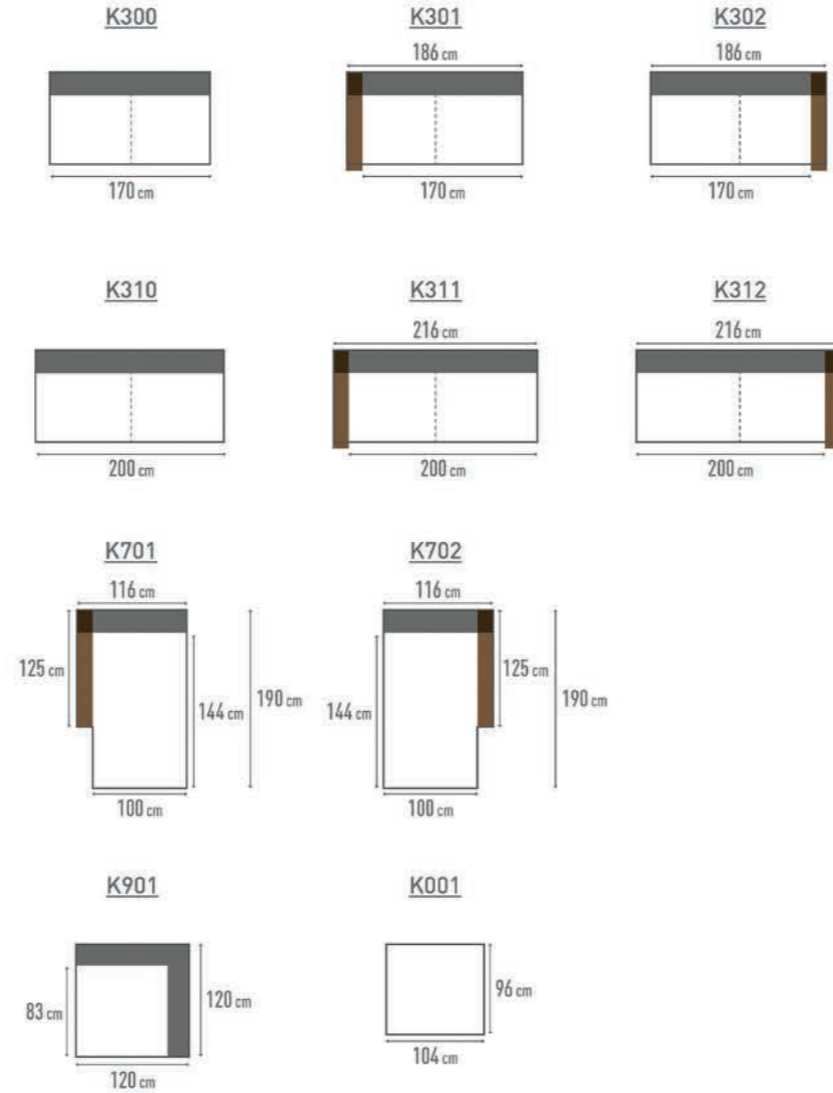

CLUB

K111 G6.010 BRANDY
K110 G6.010 BRANDY
K112 G6.010 BRANDY

3xDECO 500 G2.020 ARGIL
CLUB G2.020 ARGIL

VISO

afmetingen / dimensions p.138

K311	G2.020 FOREST	2xDECO 500	G4.010 OLIVE	VISO CLUB	G4.010 OLIVE
K901	G2.020 FOREST	1xDECO 500	G2.020 MUD		
K001	G2.020 FOREST				