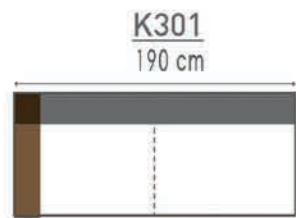

157 cm

K812

157 cm

K721 G3.086 BLUEGREY
K202 G3.086 BLUEGREY

CANOSA

K301 G4.040 LIVER
K702 G4.040 LIVER

CANOSA

K301 G3.061 ASHGREY
K612 G3.061 ASHGREY