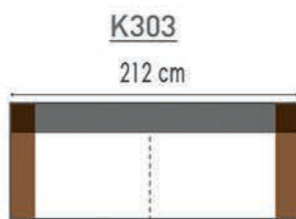

100 cm

70 cm

K103 G3.062 ORANGE

K301 G3.062 WOOD

K602 G3.062 WOOD

DECO 500 G3.062 ORANGE

HOLAR

K303 G3.062 MUSTARD
K001 G8.012 MUSTARD