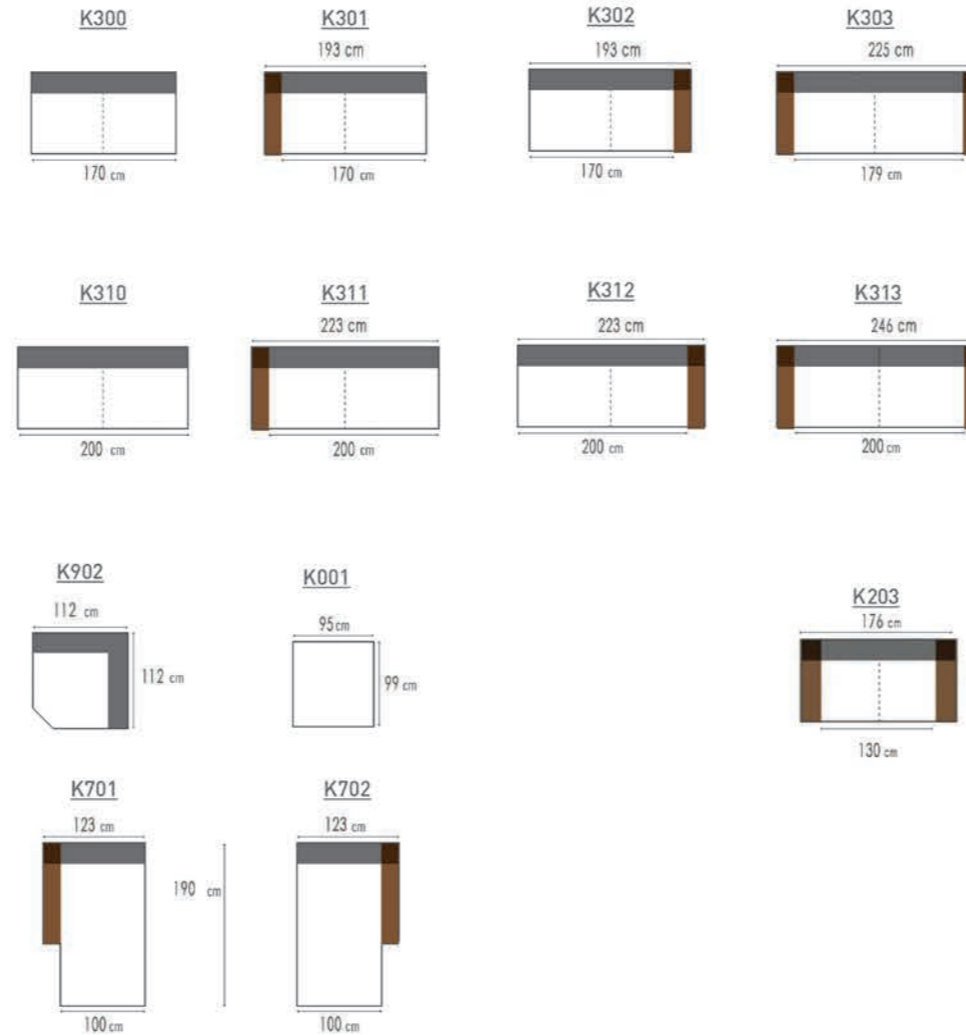

74 cm

102 cm

102 cm

K001	G3.081 FROST	K110	G3.081 FROST
K120	G3.081 FROST	K112	G3.081 FROST
K901	G3.081 FROST		

MORELLA

CLUB G6.012 CELADON

CLUB

K303 G2.020 FOREST
K203 G2.020 FOREST