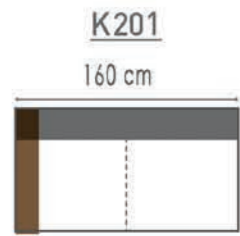

157 cm

K812

157 cm

K721 G3.086 BLUEGREY
K202 G3.086 BLUEGREY

CANOSA

K301 G4.040 LIVER
K702 G4.040 LIVER

CANOSA

K301 G3.061 ASHGREY
K612 G3.061 ASHGREY