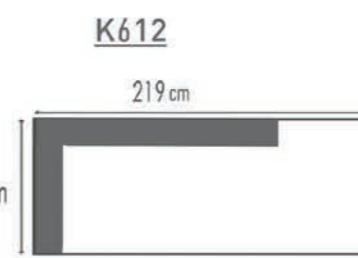

157 cm

K812

157 cm

K721 G3.086 BLUEGREY
K202 G3.086 BLUEGREY

CANOSA

K301 G4.040 LIVER
K702 G4.040 LIVER

CANOSA

K301 G3.061 ASHGREY
K612 G3.061 ASHGREY