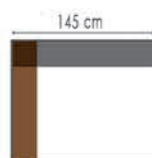

LOFT

K121

- Kleur 1 = romp + zit
- Kleur 2 = groot rugkussen
  deco 1000 voor K110/K111/K112/K701/K702
  deco 1400 voor K120/K121/K122
- Kleur 3 = klein rugkussen (deco 1100)

- Couleur 1 = caisse + assise
- Couleur 2 = grand coussin dossier
  deco 1000 voor K110/K111/K112/K701/K702
  deco 1400 voor K120/K121/K122
- Couleur 3 = petit coussin dossier (deco1100)