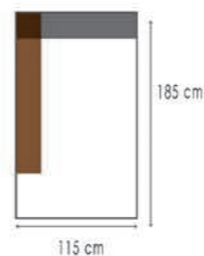

- Kleur 1 = romp + zit
- Kleur 2 = groot rugkussen
  deco 1000 voor K110/K111/K112/K701/K702
  deco 1400 voor K120/K121/K122
- Kleur 3 = klein rugkussen (deco 1100)

K701