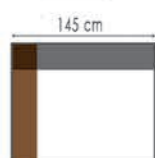

LOFT

- Kleur 1 = romp + zit
- Kleur 2 = groot rugkussen
  deco 1000 voor K110/K111/K112/K701/K702
  deco 1400 voor K120/K121/K122
- Kleur 3 = klein rugkussen (deco 1100)

K121

- Couleur 1 = caisse + assise
- Couleur 2 = grand coussin dossier
  deco 1000 voor K110/K111/K112/K701/K702
  deco 1400 voor K120/K121/K122
- Couleur 3 = petit coussin dossier (deco1100)