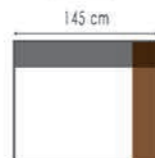

LOFT

- Kleur 1 = romp + zit
- Kleur 2 = groot rugkussen
  deco 1000 voor K110/K111/K112/K701/K702
  deco 1400 voor K120/K121/K122
- Kleur 3 = klein rugkussen (deco 1100)

K122

- Couleur 1 = caisse + assise
- Couleur 2 = grand coussin dossier
  deco 1000 voor K110/K111/K112/K701/K702
  deco 1400 voor K120/K121/K122
- Couleur 3 = petit coussin dossier (deco1100)