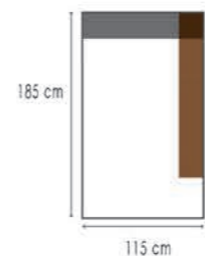

LOFT

- Kleur 1 = romp + zit
- Kleur 2 = groot rugkussen
  deco 1000 voor K110/K111/K112/K701/K702
  deco 1400 voor K120/K121/K122
- Kleur 3 = klein rugkussen (deco 1100)

K702

- Couleur 1 = caisse + assise
- Couleur 2 = grand coussin dossier
  deco 1000 voor K110/K111/K112/K701/K702
  deco 1400 voor K120/K121/K122
- Couleur 3 = petit coussin dossier (deco1100)