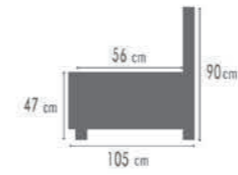

74 cm

102 cm

102 cm

K001	G3.081 FROST	K110	G3.081 FROST
K120	G3.081 FROST	K112	G3.081 FROST
K901	G3.081 FROST		

MORELLA

CLUB G6.012 CELADON

CLUB

K303 G2.020 FOREST
K203 G2.020 FOREST