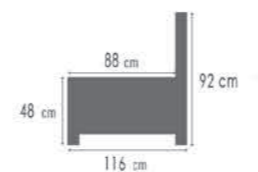

LOFT

- Kleur 1 = romp + zit
- Kleur 2 = groot rugkussen
  deco 1000 voor K110/K111/K112/K701/K702
  deco 1400 voor K120/K121/K122
- Kleur 3 = klein rugkussen (deco 1100)

- Couleur 1 = caisse + assise
- Couleur 2 = grand coussin dossier
  deco 1000 voor K110/K111/K112/K701/K702
  deco 1400 voor K120/K121/K122
- Couleur 3 = petit coussin dossier (deco1100)