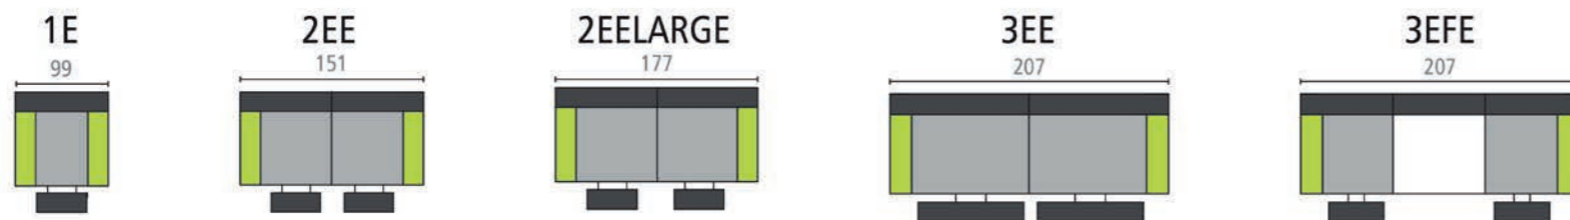

FIXE

RELAX

LINO SOFT

3EE + 2FF
BARILLO ANTRACIET

RELAX SEAN (afm. zie p.6)
POOT STER CHROOM MEDIUM 1D BORIUM ASH

FIXE

RELAX

MAXIME