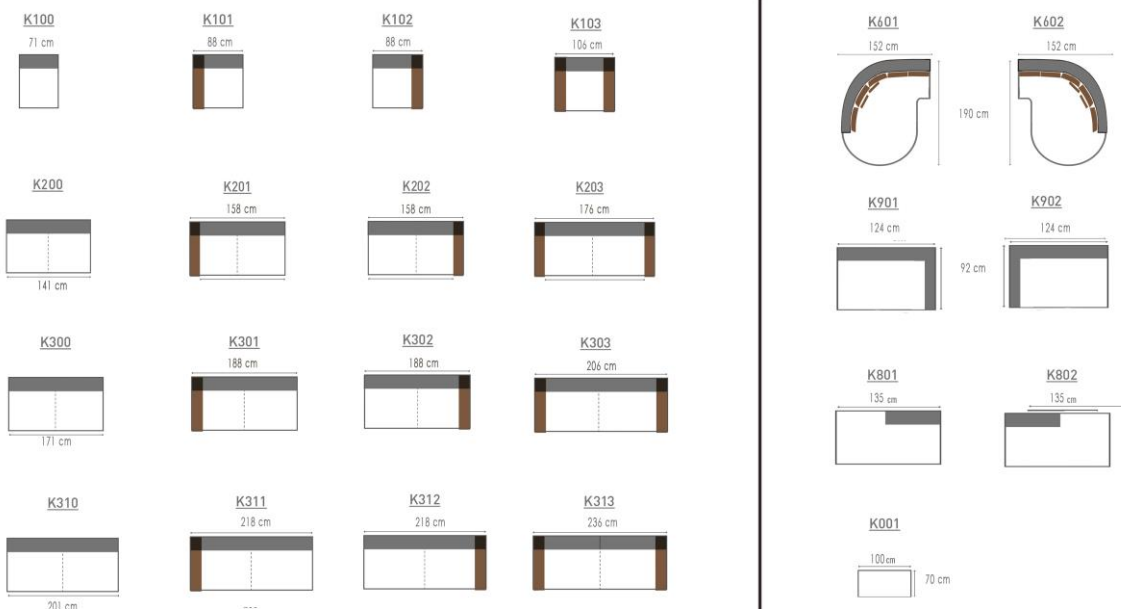

INFO MEERPRIJS / SUPPLEMENT MOUSSE

Per zitplaats / par place d'assise

ZITTING SOFT	HR 35/30 kg	€ 7
ZITTING HARD/FERM	40/50 kg (tov 30 kg)	€ 12
ZITTING PREMIUM	55/25 kg (tov 30 Kg)	€ 20

ZITPLAATSEN WORDEN ALSLD VOLGT GETELD / NOUS COMPTONS COMME PLACCE D'ASSISE:

1. 1x K001 - K002 – K003 – K100 – K101 – K102 – K103
   K400 – K401 – K402 – K403 – CLUB
- 1.5X K110 – K111 – K112 – K113 - K410 – K411 – K412 – K413
  K120 – K121 – K122 – K123 - K420 – K421 – K422 – K423
  K801 – K802 – K901 – K902
3. 2X K200 – K201 – K202 – K203 – K210 – K211 – K212
   K601 – K602 – K701 – K702 – K711 - K712 – K811 – K812 – K821 – K822
4. 3X K300 – K301 – K302 – K303
   K310 – K311 – K312 – K313
   K611 – K612 – K721 – K722

ELIJAH

Franco levering vanaf / livraison à partir de 500€ (<500€ = + 35€)

Muusze by Gerlin – www.gerlin.be - info@gerlin.be

AGENT Belgium : Dominique ROMAEN – dominique@gerlin.be - +32 478 277 557