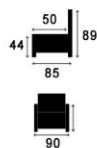

TERNI CLUB soft

Europese zitmousse 30 kg	✓	Soft rug	✓
Unicolor	✓	Poot in metaal	✓
Toon op toon stikking	✓		

LINKS	RECHTS	<->	G2	G3	G4	G5	G6	G7	G8	G9	G20-TOP	
	CLUB		90 cm	268 €	282 €	295 €	310 €	322 €	338 €	355 €	372 €	496 €

Franco levering vanaf / livraison à partir de 500€ (<500€ = + 35€)

Muusze by Gerlin – www.gerlin.be - info@gerlin.be

AGENT Belgium : Dominique ROMAEN – dominique@gerlin.be - +32 478 277 557